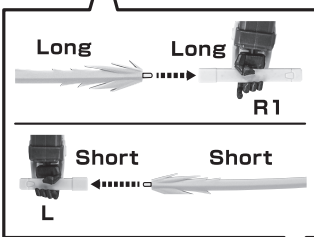

■ PRODUCT MAY DIFFER FROM ILLUSTRATION.
■ 取扱説明書の画像と商品とは、多少異なりますのでご了承ください。

ディスプレイサポートには別売りの魂STAGEを!→

https://tamashiiweb.com/special/t_stage/

●BACKPACK
バックパック

●FIGURE
フィギュア本体

破損に注意!
WARNING: DELICATE

●INTERCHANGEABLE
FACE PART
交換用顔

●BEAM EFFECT
ビームエフェクト

Long

Short

●SABER GRIP
サーベルグリップ

Long

Short

R2

●INTERCHANGEABLE
HAND PARTS
交換用手首

●JOINT
ディスプレイジョイント

*COMPATIBLE WITH TAMASHI STAGE (SOLD SEPARATELY).
※凹部は、別売りの魂STAGEに対応しています。

AGES
15&UP

WARNING:
CHOKING HAZARD-Small
parts. Not for children under 3 years.

CAUTION for ages 15 and up.

- Please handle with care and store out of the reach of children younger than 15 years old.
- This product may contain small parts. May be harmful if swallowed.
- This product may contain parts that have sharp points and edges.
Please handle it carefully to avoid getting injured.
- Do not place this product on top of plastic furniture, sofa, sheet, tile or anything made of resin.
It may cause color migration.
- Color, style and decoration may vary.