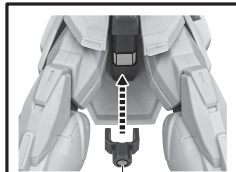

●BEAM EFFECT
ビームエフェクト

Long

Short

●SABER GRIP
サーベルグリップ

Long

Short

R2

●INTERCHANGEABLE
HAND PARTS
交換用手首

●JOINT
ディスプレイジョイント

*COMPATIBLE WITH TAMASHI STAGE (SOLD SEPARATELY).
※凹部は、別売りの魂STAGEに対応しています。

AGES
15&UP

WARNING:
CHOKING HAZARD-Small
parts. Not for children under 3 years.

CAUTION for ages 15 and up.

- Please handle with care and store out of the reach of children younger than 15 years old.
- This product may contain small parts. May be harmful if swallowed.
- This product may contain parts that have sharp points and edges.
Please handle it carefully to avoid getting injured.
- Do not place this product on top of plastic furniture, sofa, sheet, tile or anything made of resin.
It may cause color migration.
- Color, style and decoration may vary.